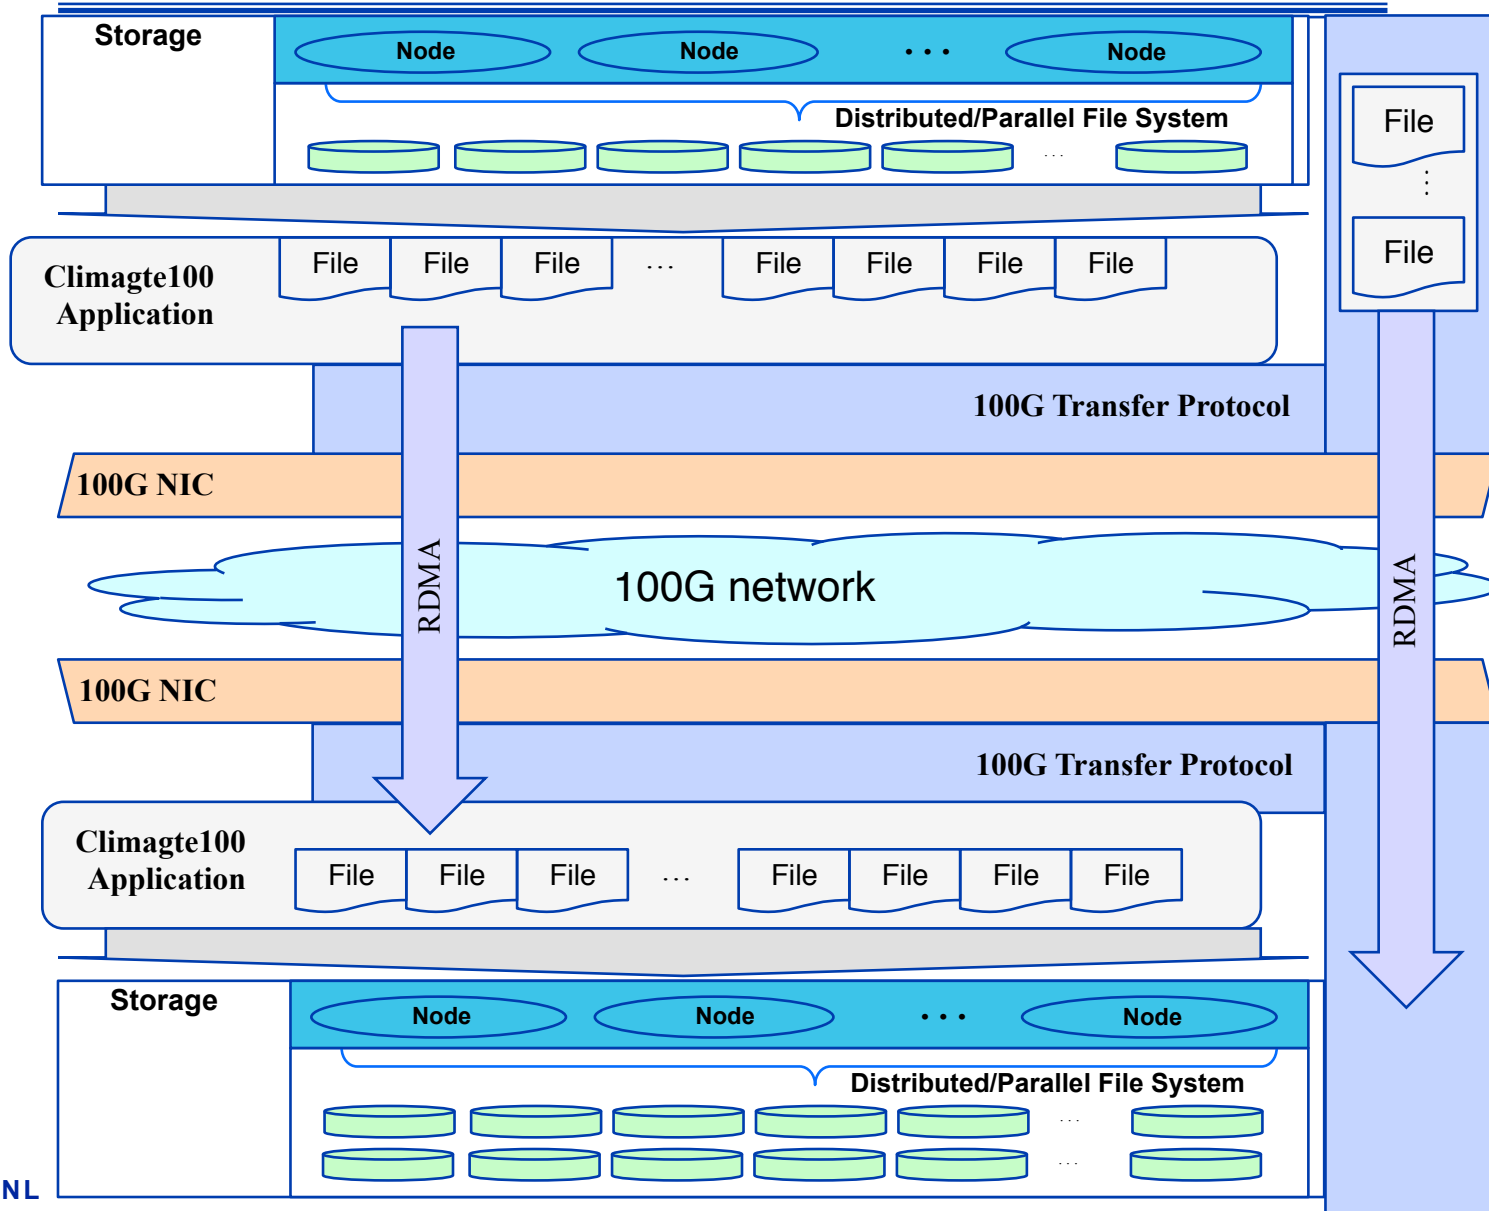

ESG Data Transfer over 100G

ESG Data Transfer Application over 100G